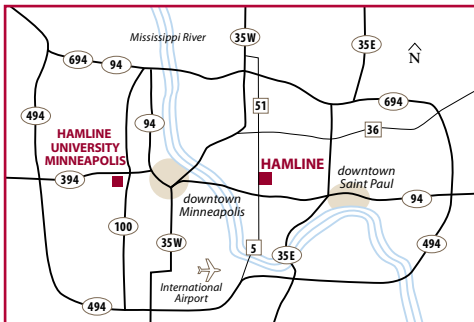

734 Snelling Ave.

Classroom and Event Management, Graduate Admission, Public Relations, and Special Events

Sorin Hall

Dining Hall

ADDITIONAL LOCATIONS

Hamline Park Plaza

570 Asbury Street
Mediation Center, School of Business

Hamline University Minneapolis

1600 Utica Avenue S., St. Louis Park

KEY

- Parking Lot
- Accessible Parking
- Campus Map
- Accessible Ramp
- Accessible Entrance
- Accessible Path
- Pedestrian Path
- Curb Cut